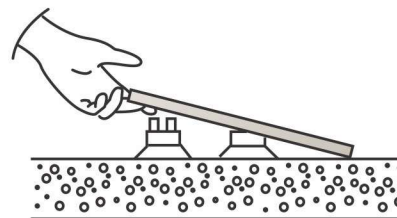

Direct

To install tiles on the grass directly, place tiles to mark and check arrangement. Mark around the tiles and remove them. Dig out the top layer of the grass and place tiles firmly in the hollow keeping proper distance between tiles.

LAYING ON SCREED

The outdoor porcelain tiles can be fixed over screed to create a floor for high performance for use in exceptionally high-stress areas.

HOW TO INSTALL ON SCREED WITH ADHESIVE

Dig up the soil and compact the ground over which tiles will be laid. Place a layer of crushed gravel as a base and thereafter place the tiles including optional steel mesh. Install the tile with the help of an exterior grade elastic adhesive leaving a gap of at least 5mm at every joint.

LAYING ON GRAVEL

The outdoor porcelain tiles of the Zenith Stone collection can be multi-functionally applied on gravel to create fancy and functional outdoor spaces.

HOW TO INSTALL

Dig the soil at least 10cm during warm and dry weather or deeper in a cold or wet climate. Compact the soil at the base at a leaning angle to avoid water stagnation. Place a layer of gravel and compact again. Place a layer of new gravel or sand for a leveled surface. Then, lay the tile leaving a gap of 5mm at joints.

Tile spacers could also be used for easy installation. Level the surface with a straight edge and use a rubber hammer to rectify the minor height differences if any. Fill the joints with a thin layer of sand or polymeric sand.