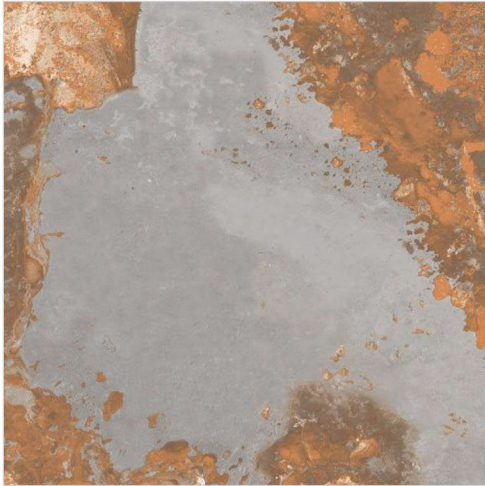

TURBO BROWN GREY