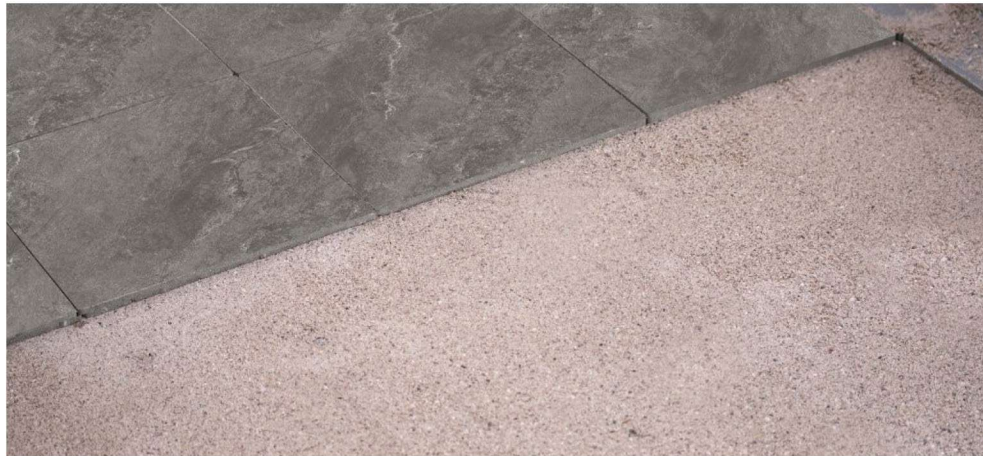

DRY LAYING ON SAND

Outdoor Porcelain tiles of the Zenith Stone collection makes it possible to easily create walkways and installations on sandy grounds.

INSTALLATION ON SAND COULD BE DONE IN TWO WAYS.

On Gravel Base

Dig about 20cm in the sandy ground. Place a gravel layer of 4-8mm and compact it and add a 2cm sand layer. Dry lay the tile over the prepared surface.

Direct

Level and compact the sand area and dry lay the tiles leaving gaps.

07
Laying Patterns

ACHIEVE DISTINCTIVE SPACES WITH A VERSATILE COMBINATION OF ZENITH STONE SURFACES.

Minimum
5mm Spacer
Recommend

The versatile sizes of the Zenith Stone collection allow you to experiment with various laying patterns through its combination of various sizes. Establish custom spaces with a combination of your choice and achieve a distinctive style in your spaces.