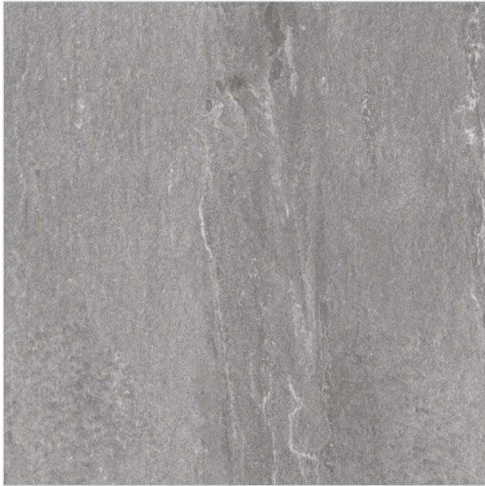

COLORBODY
R11 SURFACE

600x600mm

Available Sizes

600x1200mm
600x900mm

20 mm **OUTDOOR**
PORCELAIN

10
RANDOM

ZENITHSTONE
DESIGN YOUR DREAM SPACE

QUARTZ GREY