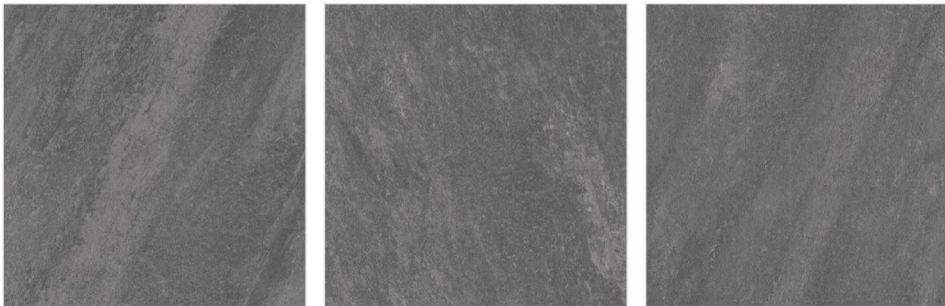

COLORBODY
R11 SURFACE

600x600mm

Available Sizes

600x1200mm

600x900mm

20 mm **OUTDOOR**
PORCELAIN

7
RANDOM

ZENITH STONE
DESIGN YOUR DREAM SPACE