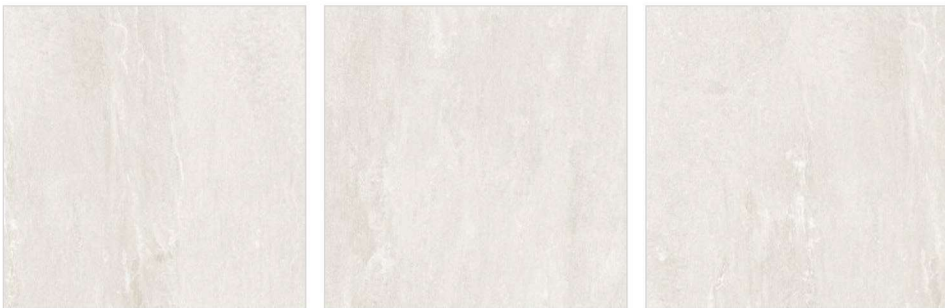

COLORBODY
R11 SURFACE

600x600mm

Available Sizes

600x1200mm

600x900mm

20 mm **OUTDOOR PORCELAIN**

8
RANDOM

QUARTZ BLACK