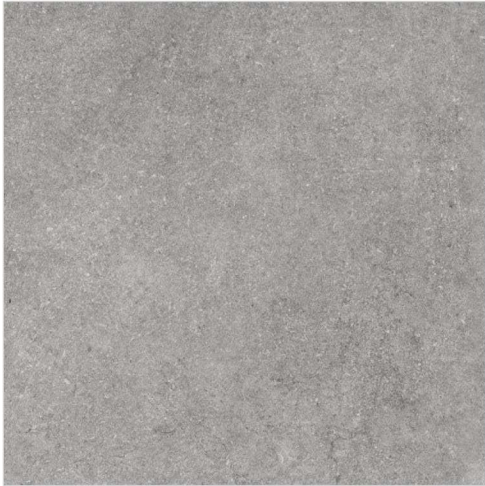

ARKOSE GREY