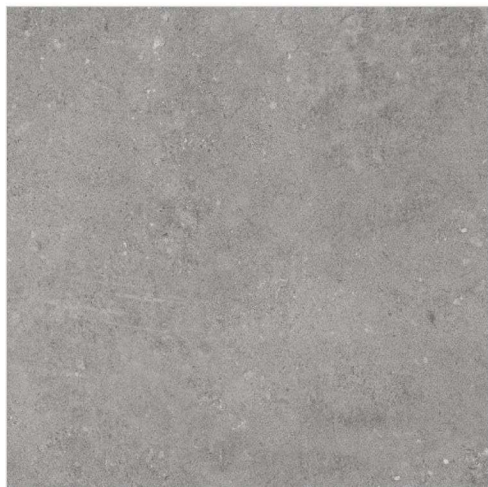

DARWIN GRAFITO