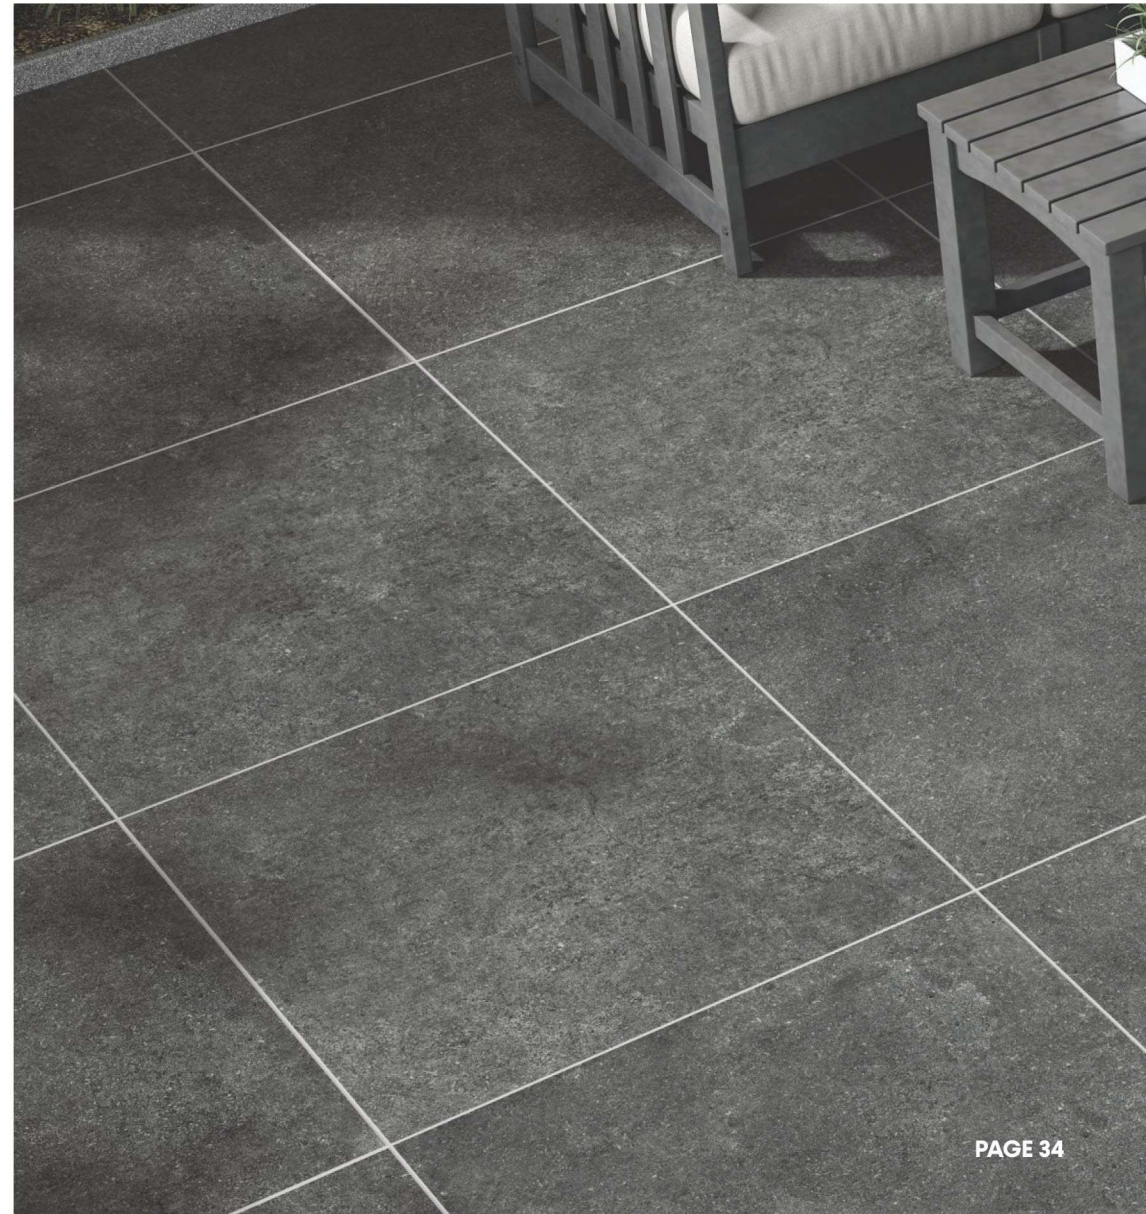

ARKOSE BLACK

COLORBODY
R11 SURFACE

600x600mm

Available Sizes

600x1200mm
600x900mm

20 mm **OUTDOOR**
PORCELAIN

11
RANDOM

ZENITH STONE
DESIGN YOUR DREAM SPACE