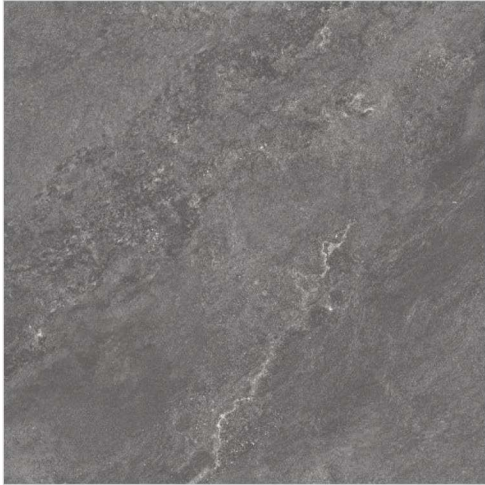

JUPITER BLACK