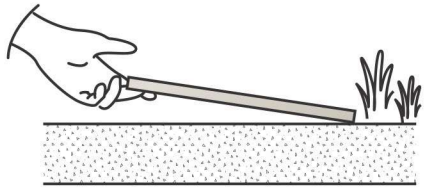

LAYING ON SCREED

The outdoor porcelain tiles can be fixed over screed to create a floor for high performance for use in exceptionally high-stress areas.

HOW TO INSTALL ON SCREED WITH ADHESIVE

Dig up the soil and compact the ground over which tiles will be laid. Place a layer of crushed gravel as a base and thereafter place the tiles including optional steel mesh. Install the tile with the help of an exterior grade elastic adhesive leaving a gap of at least 5mm at every joint.

LAYING ON GRAVEL

The outdoor porcelain tiles of the Zenith Stone collection can be multi-functionally applied on gravel to create fancy and functional outdoor spaces.

HOW TO INSTALL

Dig the soil at least 10cm during warm and dry weather or deeper in a cold or wet climate. Compact the soil at the base at a leaning angle to avoid water stagnation. Place a layer of gravel and compact again. Place a layer of new gravel or sand for a leveled surface. Then, lay the tile leaving a gap of 5mm at joints.

Tile spacers could also be used for easy installation. Level the surface with a straight edge and use a rubber hammer to rectify the minor height differences if any. Fill the joints with a thin layer of sand or polymeric sand.

OUTDOOR LAYING ON RAISED FLOORING

A raised-level flooring can be created on terraces or accessible attics, it is possible to allow water or rainwater drainage.

Prepare an even base with screed with desired slope and levels. Position the pedestal according to the desired size and use the slope corrector, if necessary. Install the tiles as desired and carefully over the frames of the pedestals or on the pedestals directly. During the installation process, correctly adjust each pedestal to achieve a smooth flat floor.