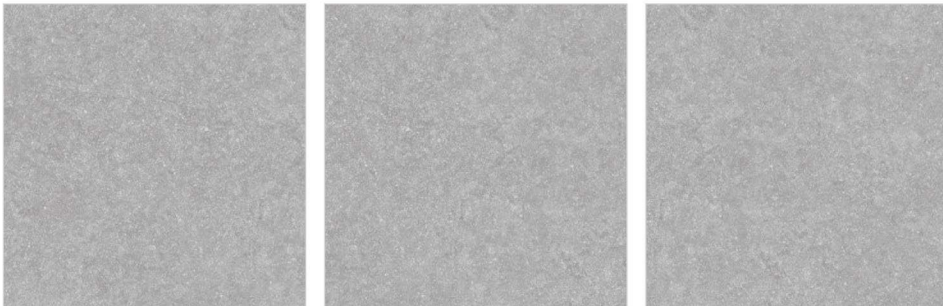

FOSSIL GREY

COLORBODY
R11 SURFACE

600x600mm

Available Sizes

600x1200mm
600x900mm

20 mm **OUTDOOR PORCELAIN**

6
RANDOM

ZENITH STONE
DESIGN YOUR DREAM SPACE