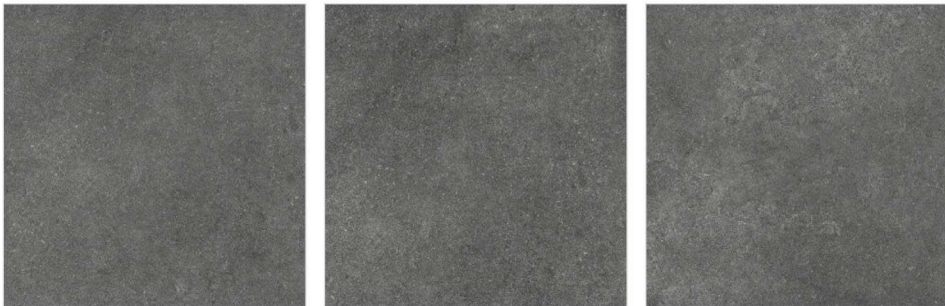

ARKOSE BLACK

COLORBODY
R11 SURFACE

600x600mm

Available Sizes

600x1200mm
600x900mm

20 mm **OUTDOOR**
PORCELAIN

11
RANDOM

ZENITH STONE
DESIGN YOUR DREAM SPACE