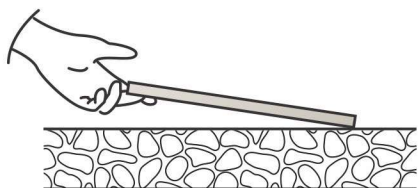

On Gravel Base

To install the surfaces on a gravel base in your grass area, place tiles to mark and check arrangement. Mark around the tiles and dig out the top layer of the grass. In the hollow space fill gravel and lay tiles firmly.

Direct

To install tiles on the grass directly, place tiles to mark and check arrangement. Mark around the tiles and remove them. Dig out the top layer of the grass and place tiles firmly in the hollow keeping proper distance between tiles.

LAYING ON SCREED

The outdoor porcelain tiles can be fixed over screed to create a floor for high performance for use in exceptionally high-stress areas.

HOW TO INSTALL ON SCREED WITH ADHESIVE

Dig up the soil and compact the ground over which tiles will be laid. Place a layer of crushed gravel as a base and thereafter place the tiles including optional steel mesh. Install the tile with the help of an exterior grade elastic adhesive leaving a gap of at least 5mm at every joint.

LAYING ON GRAVEL

The outdoor porcelain tiles of the Zenith Stone collection can be multi-functionally applied on gravel to create fancy and functional outdoor spaces.

HOW TO INSTALL

Dig the soil at least 10cm during warm and dry weather or deeper in a cold or wet climate. Compact the soil at the base at a leaning angle to avoid water stagnation. Place a layer of gravel and compact again. Place a layer of new gravel or sand for a leveled surface. Then, lay the tile leaving a gap of 5mm at joints.