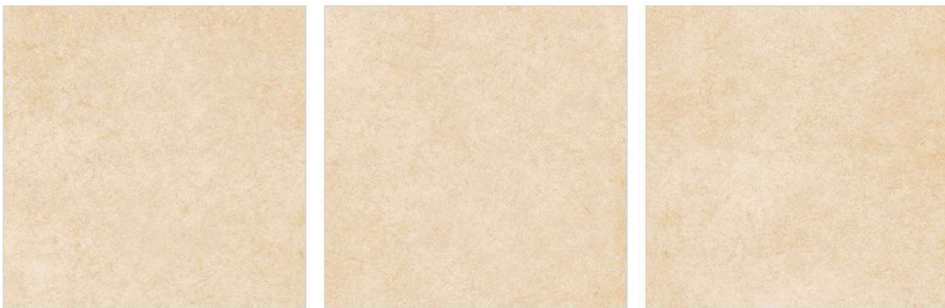

COLORBODY
R11 SURFACE

600x600mm

Available Sizes

600x1200mm
600x900mm

20 mm **OUTDOOR**
PORCELAIN

8
RANDOM