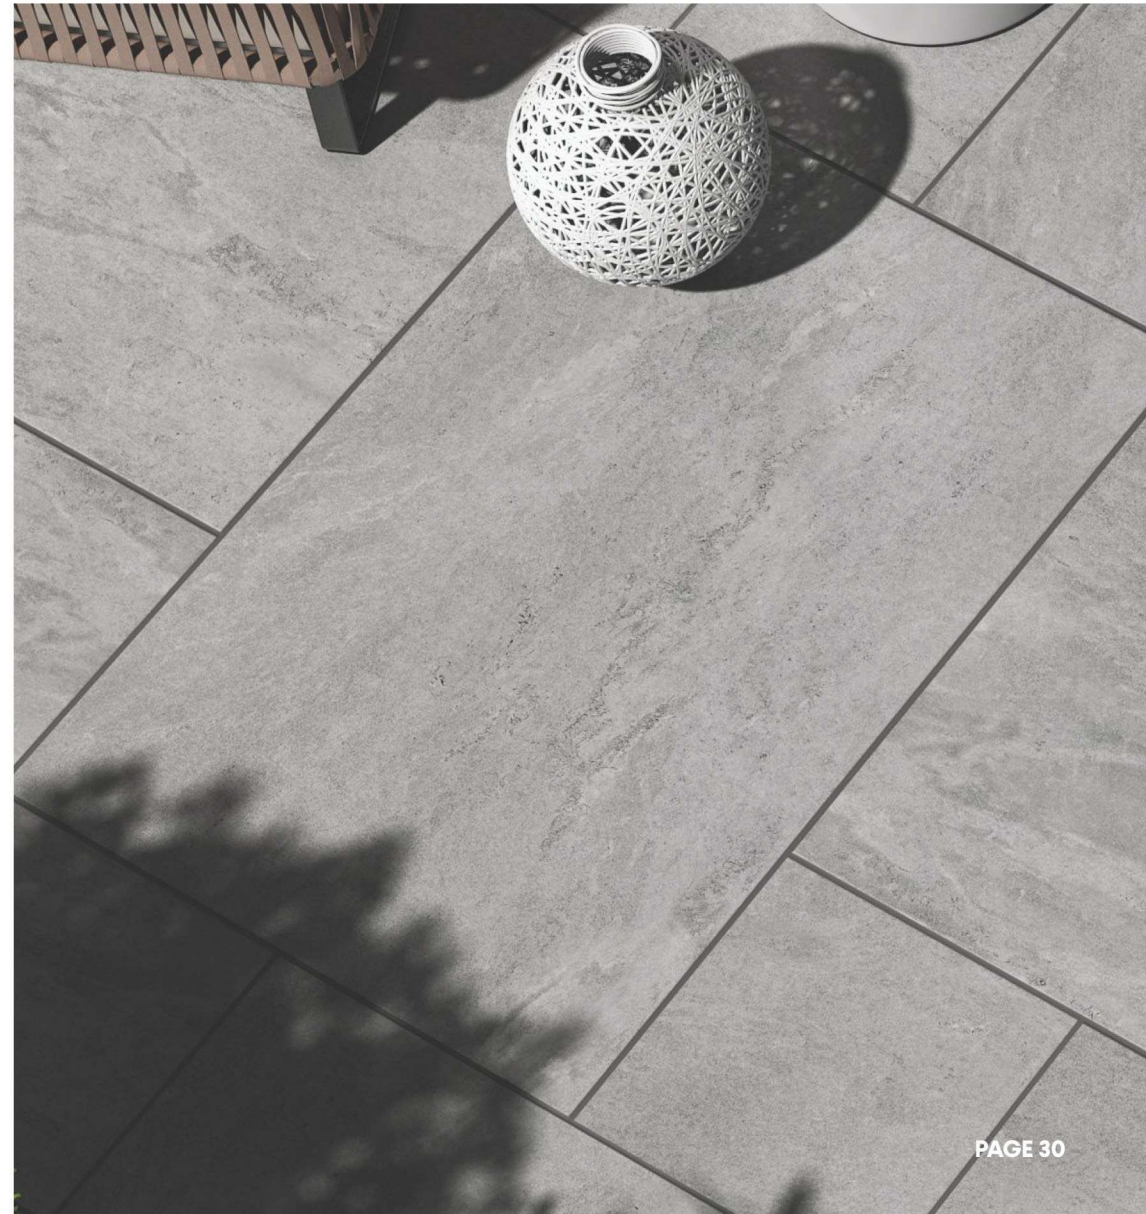

SHERPA GREY

COLORBODY
R11 SURFACE

600x600mm

Available Sizes

600x1200mm
600x900mm

20 mm **OUTDOOR**
PORCELAIN

5
RANDOM

ZENITH STONE
DESIGN YOUR DREAM SPACE