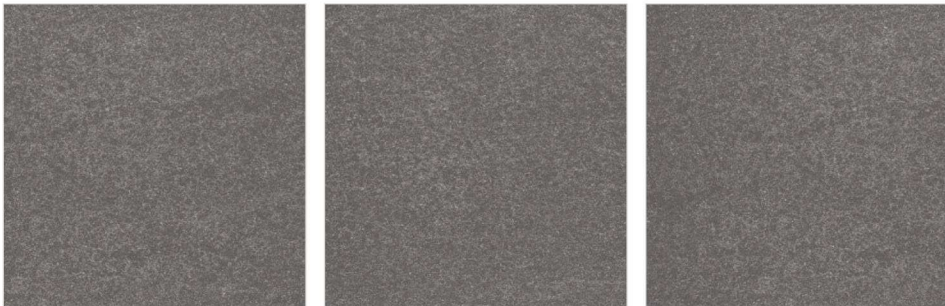

BASALTINO

COLORBODY
R11 SURFACE

600x600mm

Available Sizes

600x1200mm
600x900mm

20 mm **OUTDOOR**
PORCELAIN

5
RANDOM

ZENITH STONE
DESIGN YOUR DREAM SPACE