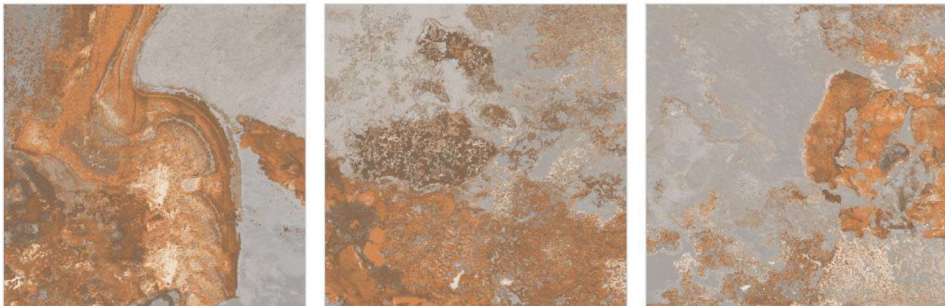

COLORBODY
R11 SURFACE

600x600mm

Available Sizes

600x1200mm
600x900mm

20 mm **OUTDOOR PORCELAIN**

6 **RANDOM**