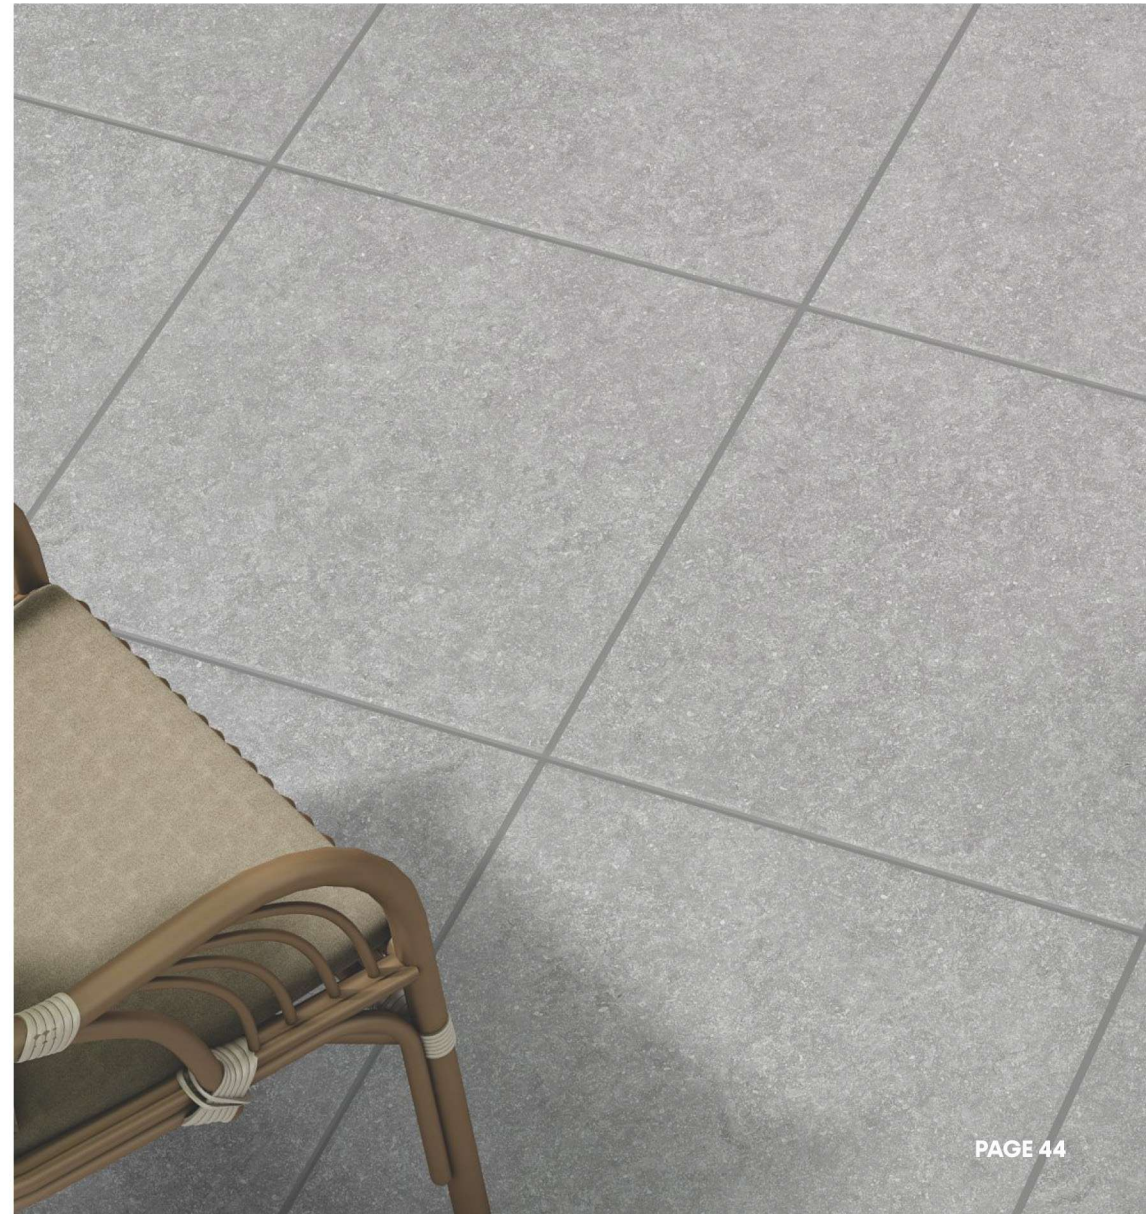

FOSSIL GREY

COLORBODY
R11 SURFACE

600x600mm

Available Sizes

600x1200mm
600x900mm

20 mm **OUTDOOR PORCELAIN**

6
RANDOM

ZENITH STONE
DESIGN YOUR DREAM SPACE