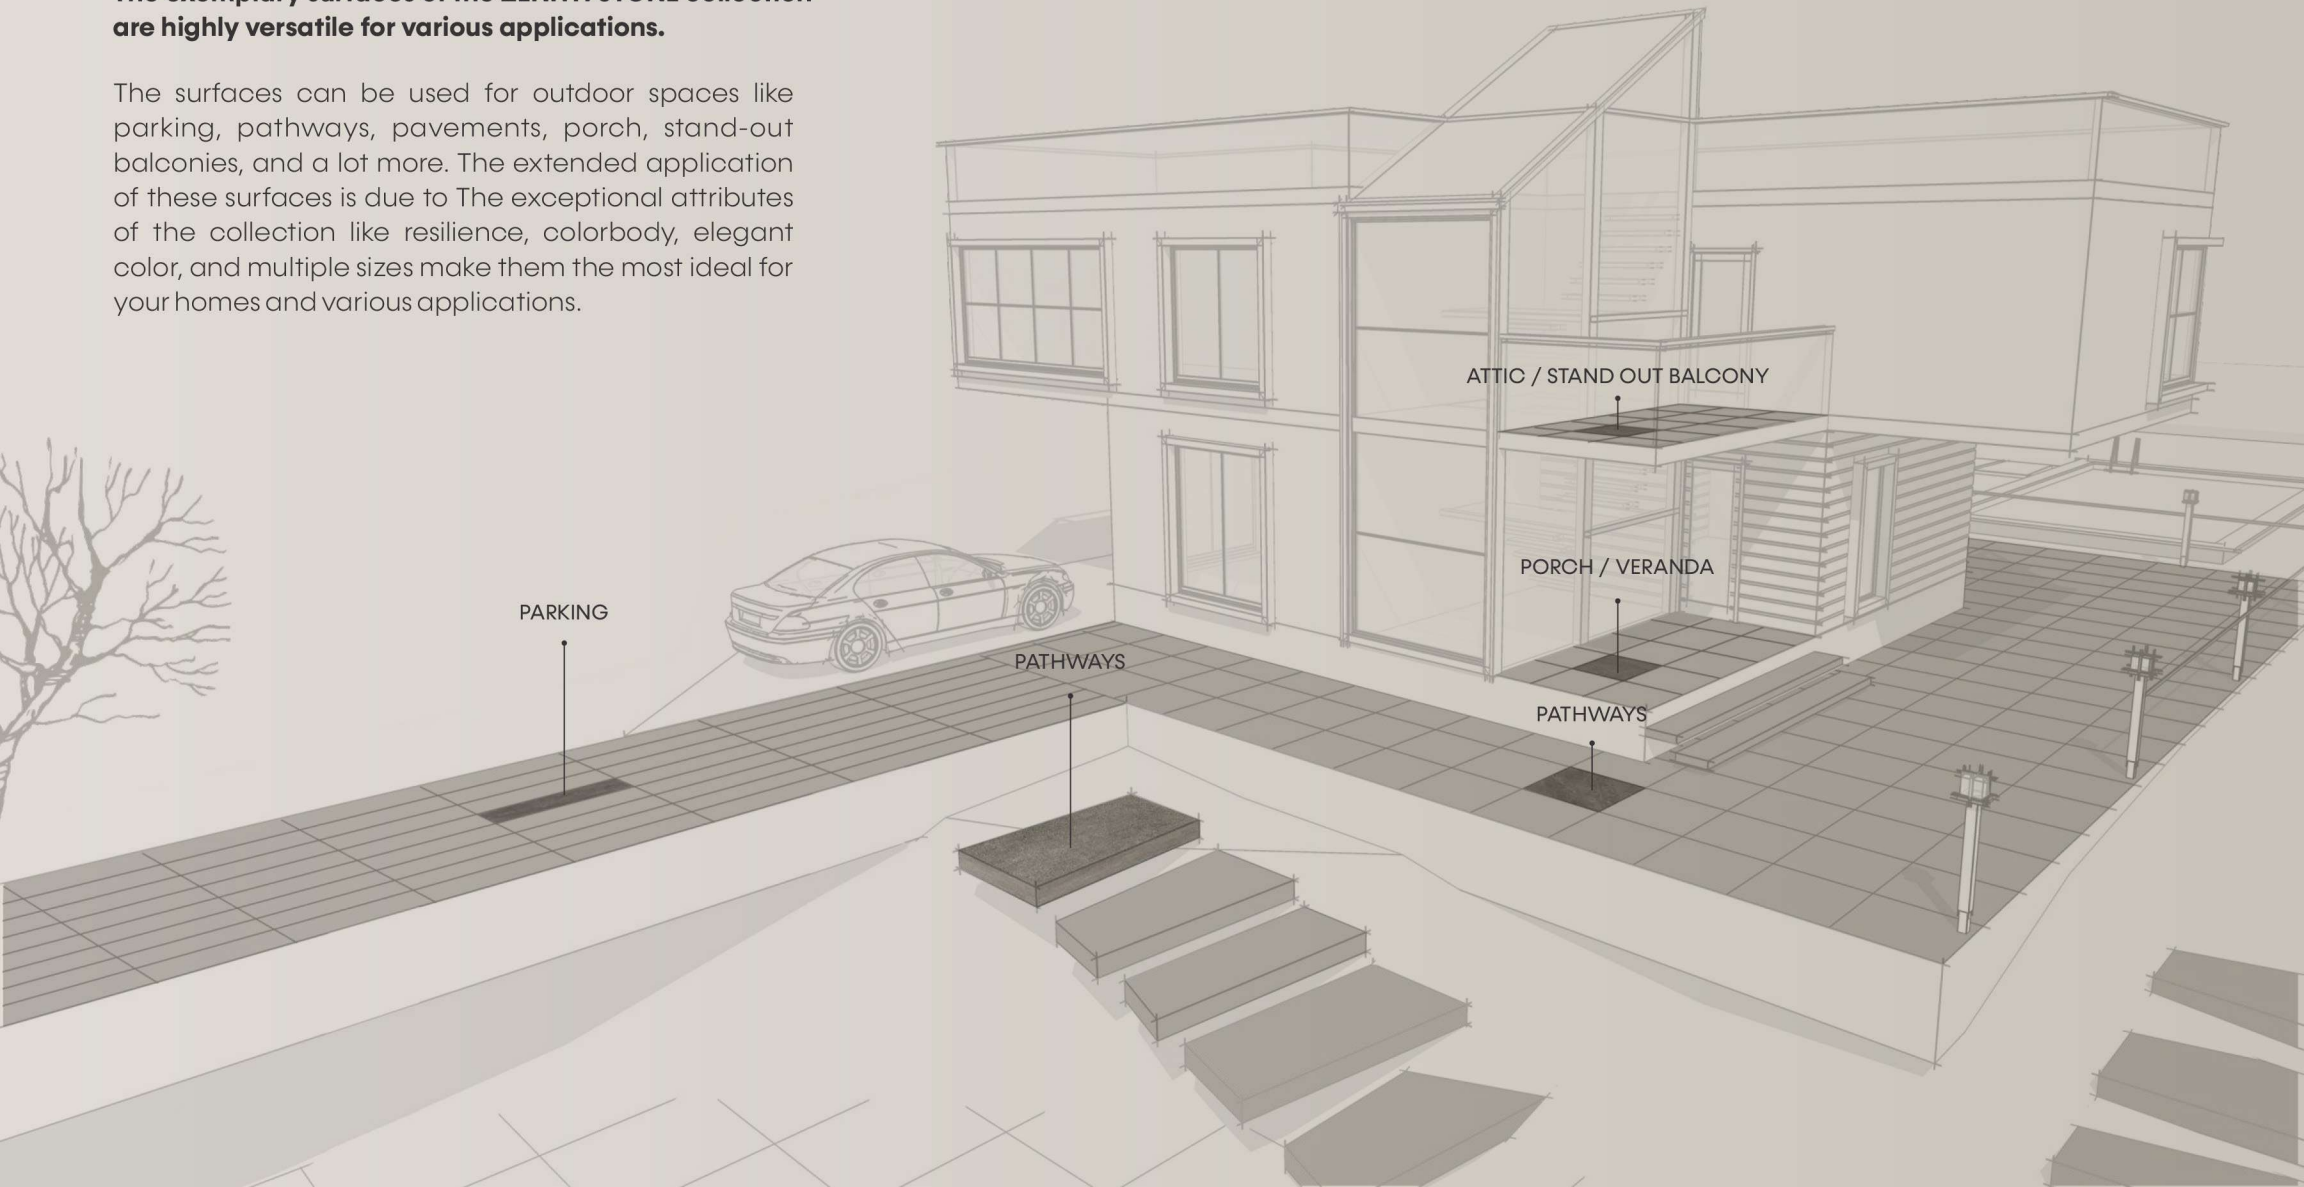

600x1200mm
60x120cm

600x900mm
60x90cm

600x600mm
60x60cm

The exemplary surfaces of the ZENITH STONE collection are highly versatile for various applications.

The surfaces can be used for outdoor spaces like parking, pathways, pavements, porch, stand-out balconies, and a lot more. The extended application of these surfaces is due to the exceptional attributes of the collection like resilience, colorbody, elegant color, and multiple sizes make them the most ideal for your homes and various applications.