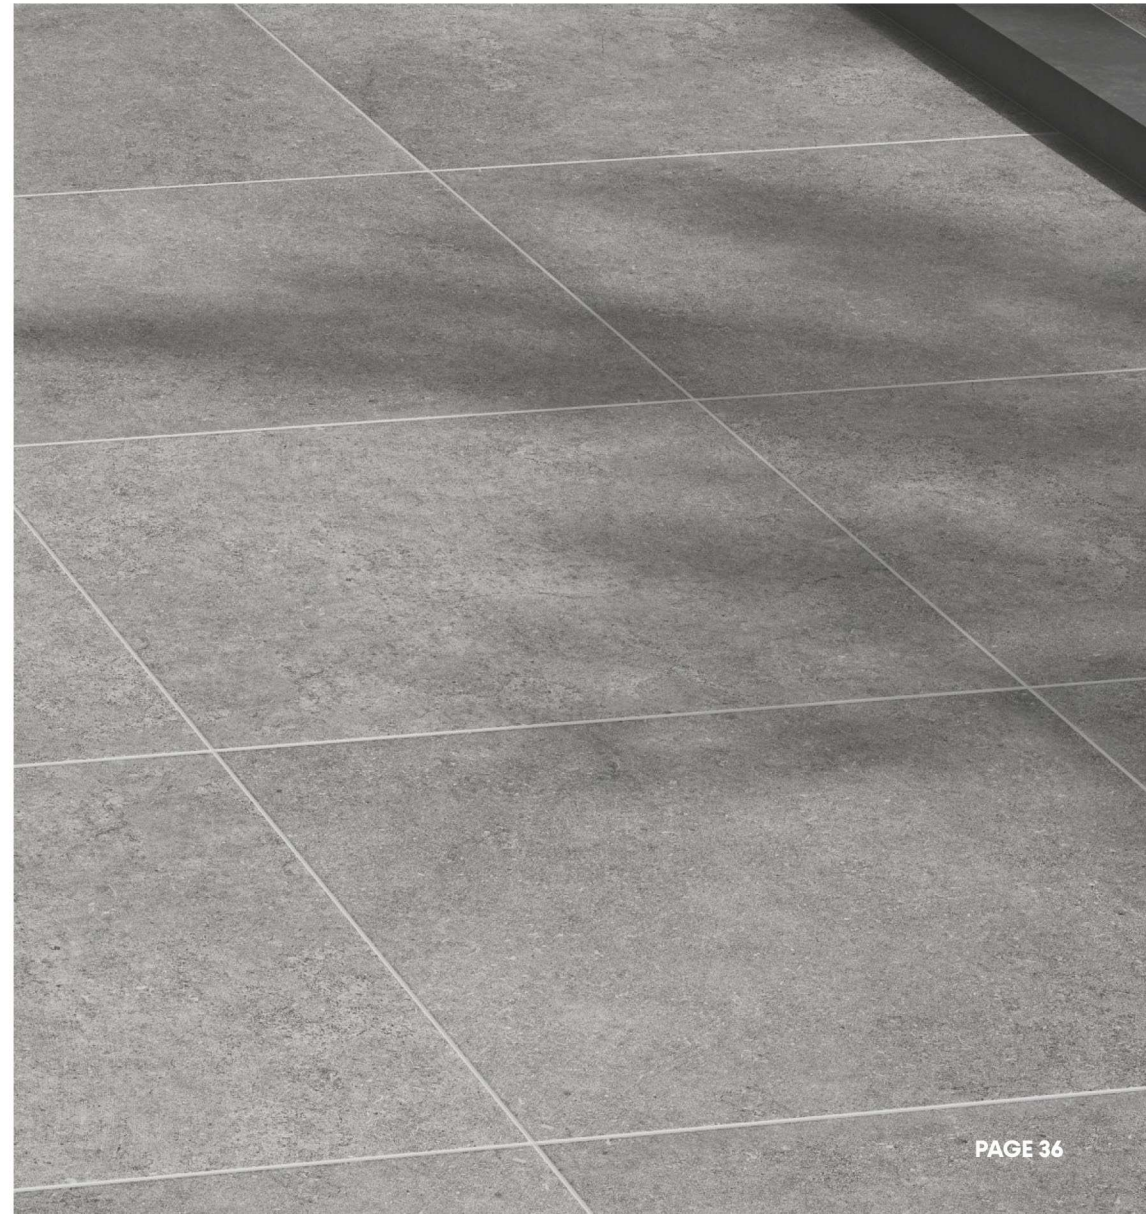

ARKOSE GREY

COLORBODY
R11 SURFACE

600x600mm

Available Sizes

600x1200mm
600x900mm

20 mm **OUTDOOR PORCELAIN**

4
RANDOM

ZENITHSTONE
DESIGN YOUR DREAM SPACE